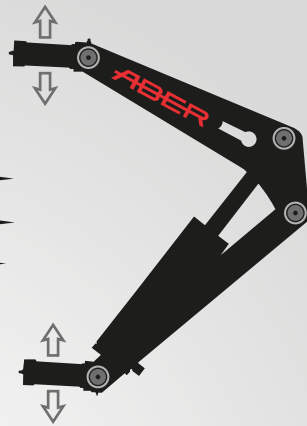

The System and How it Works

Specifications

- Direct connection to Power Packs
- Weight: 450 g
- IP69K
- Dimensions: 120 x 80 x 50 mm

1 Minute to install RJB i-CONTROL
+
1 Minute APP Download
=
1 Lifetime of Work

Main Applications

Solenoid Valves

Electric & Hydraulic Winches

Tail Lifts

Watch Video

Tipper

Watch Video